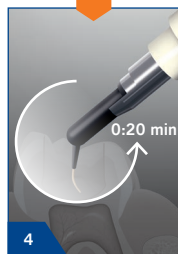

VisCalor Dispenser Program 1

Preheating time /	
Caps warming time:	30 sec.
Processing time:	2,5 min.

Caps Warmer

Preheating time:	15 - 20 min.
Caps warming time:	3 min.
Processing time:	20 sec.

VisCalor bulk Instructions