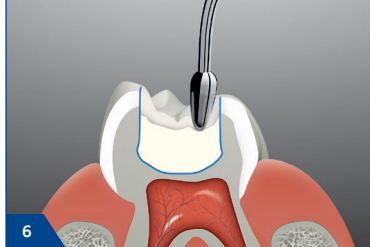

VisCalor Dispenser Program 1

Preheating time /	
Caps warming time:	30 sec.
Processing time:	2,5 min.

Caps Warmer

Preheating time:	15 - 20 min.
Caps warming time:	3 min.
Processing time:	20 sec.

VisCalor bulk Instructions