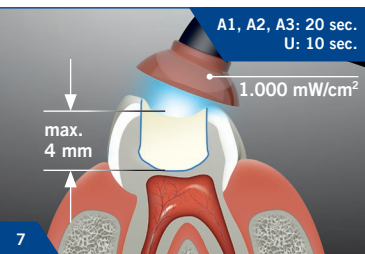

VisCalor Dispenser Program 1

Preheating time /	
Caps warming time:	30 sec.
Processing time:	2,5 min.

Caps Warmer

Preheating time:	15 - 20 min.
Caps warming time:	3 min.
Processing time:	20 sec.

VisCalor bulk Instructions